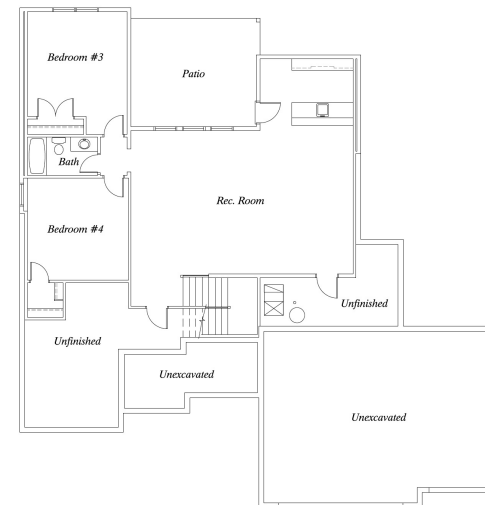

MIKE YEATES

816-668-0803

SALES@DAVIDSONFARMSKC.COM

WWW.DAVIDSONFARMSKC.COM

EXCLUSIVELY MARKETED BY
THE REAL ESTATE STORE LLC